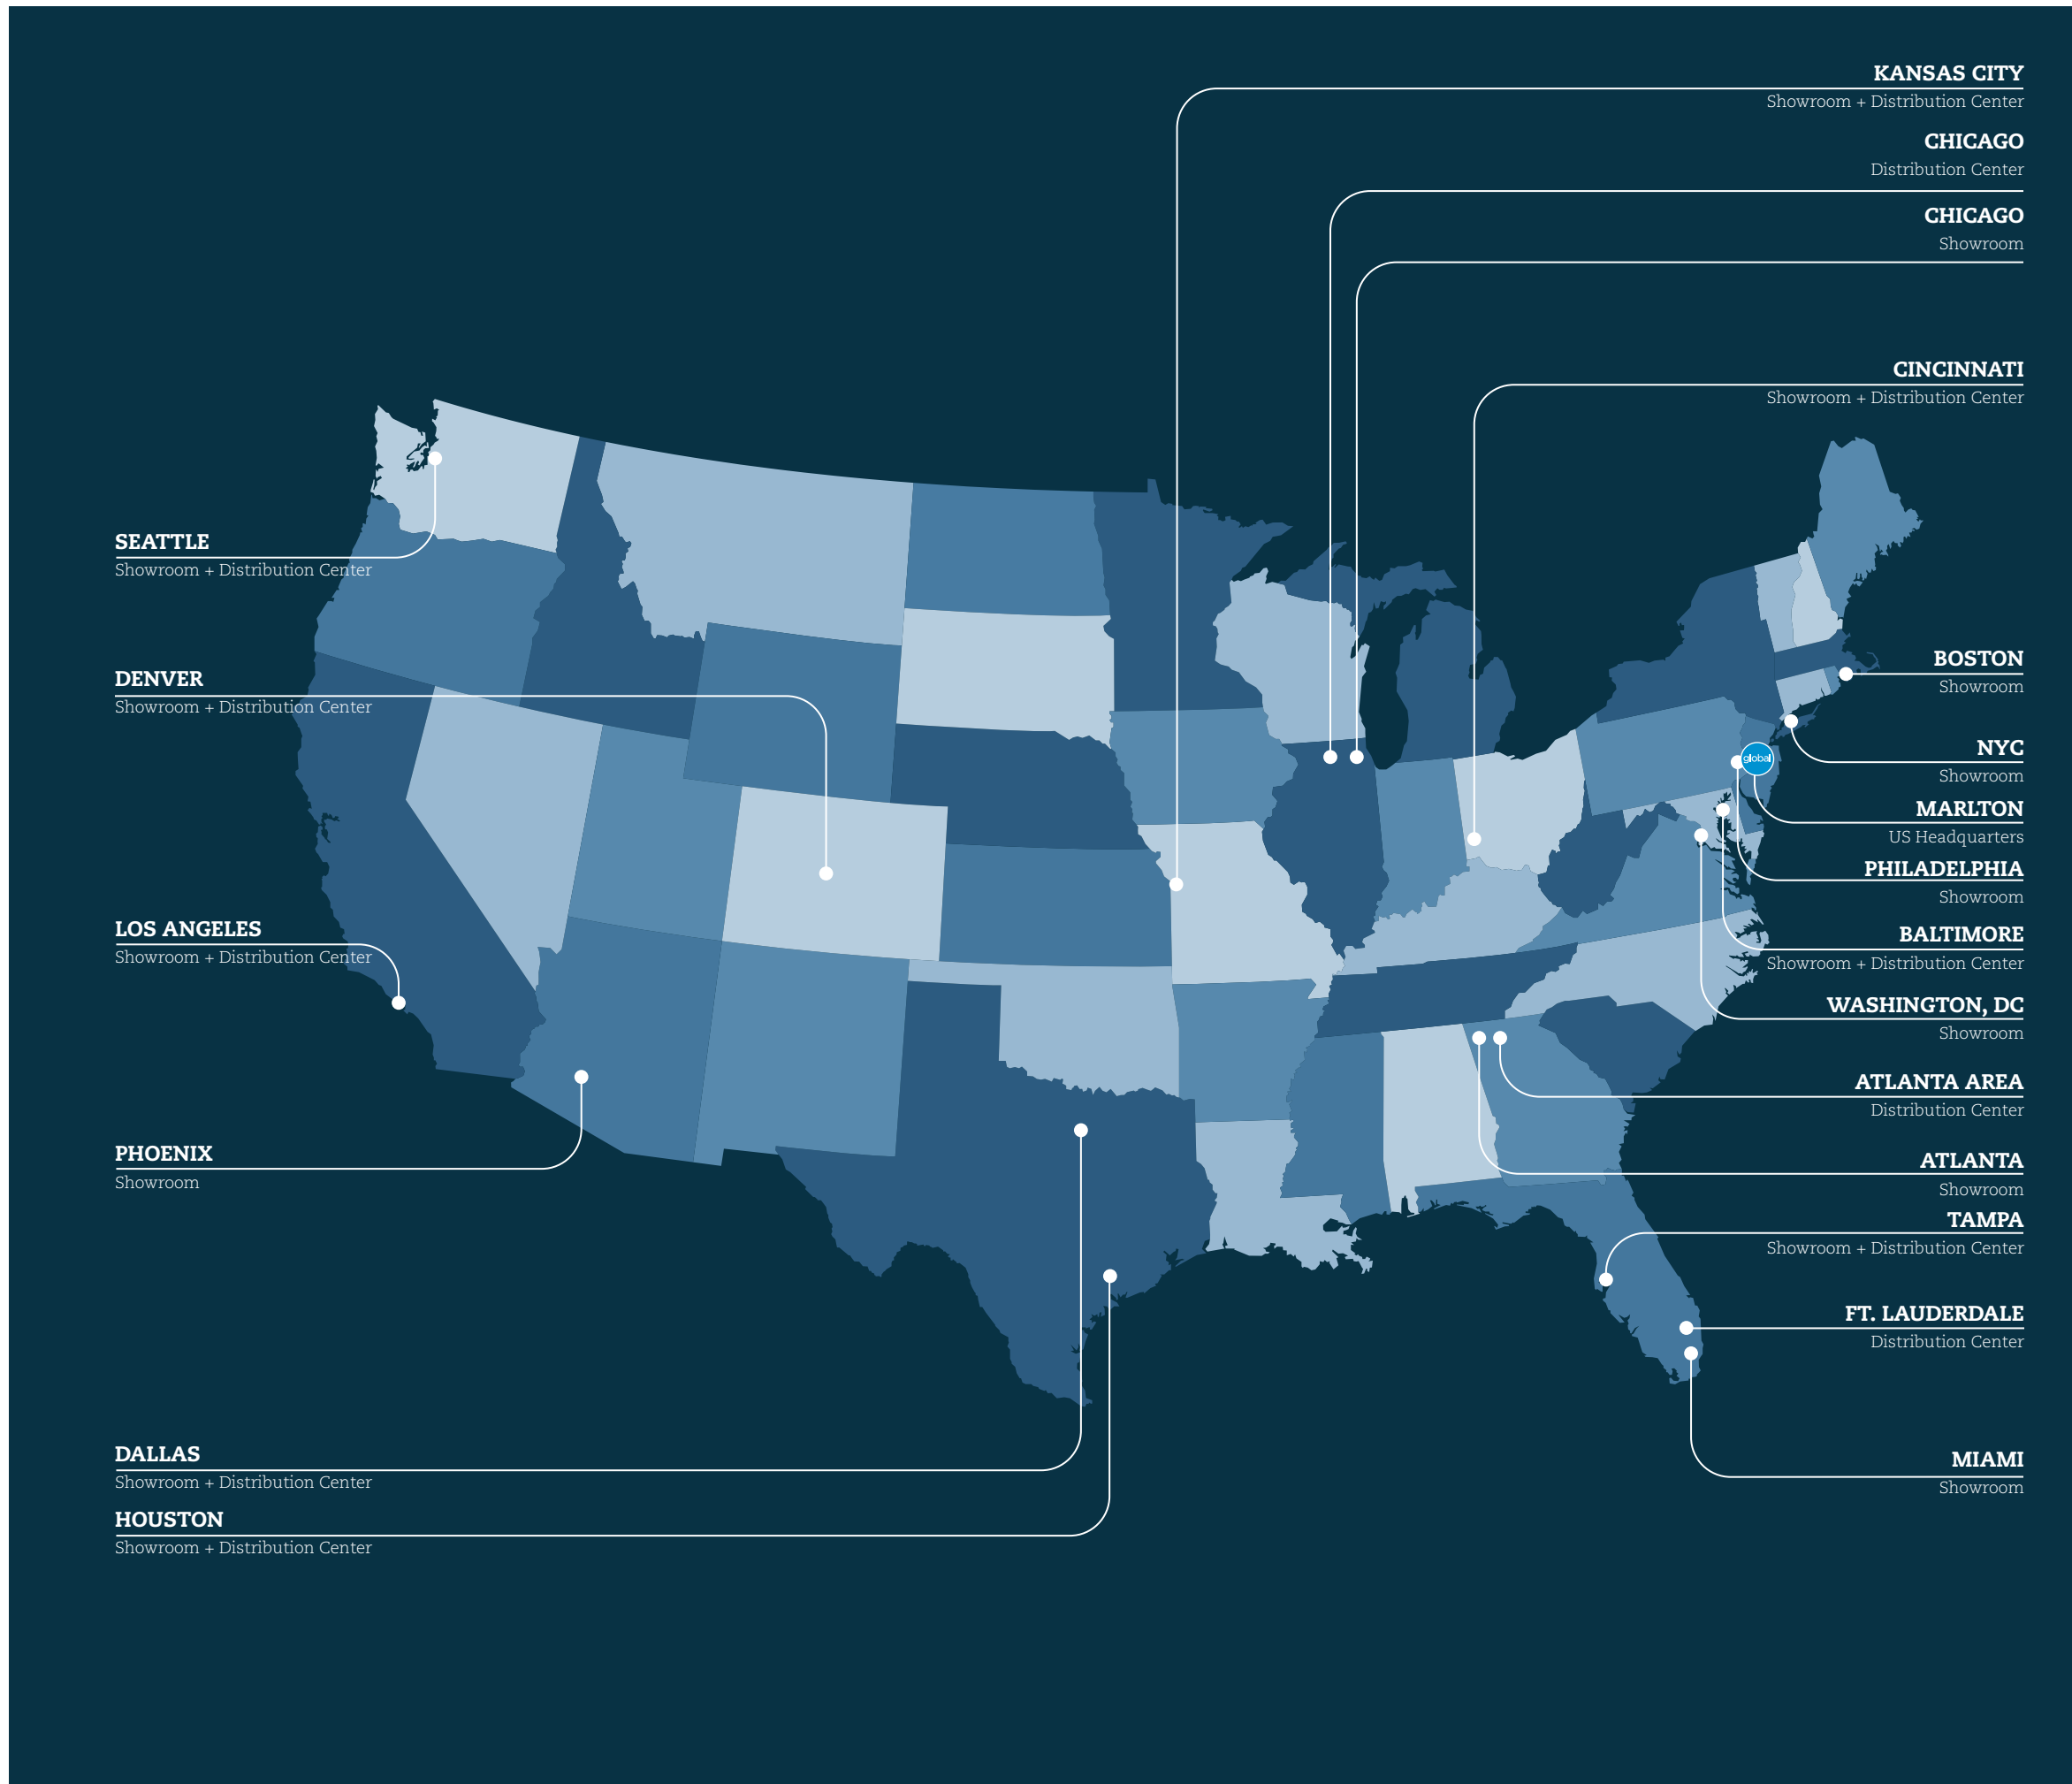

Showrooms

Atlanta 10 10th Street Suite 150 Atlanta, GA 30309	Miami 112 NE 41st Street 6th floor Miami, FL 33137	Phoenix 4675 E Cotton Center Blvd. Suite 165 Phoenix, AZ 85040
Boston One Harbor Street Suite 104 Boston, MA 02210	New York City 386 Park Avenue South 7th floor New York, NY 10016	Washington, DC 1130 Connecticut Avenue 10th Floor, Suite 1000 Washington, DC 20036
Chicago 222 Merchandise Mart Plaza 10th Floor, Suite 1035 Chicago, IL 60654	New Jersey - Southern 119 W. Greentree Road Marlton, NJ 08053	Philadelphia 1735 Market Street 38th Floor Philadelphia, PA 19103

Distribution Centers + Showrooms

Atlanta Area 6715 Maple Avenue Suite 100 Buford, GA 30518	Dallas Area 2025 West Beltline Road #100 Carrollton, TX 75006	Los Angeles Area 3629 Workman Mill Road Whittier, CA 90601
Baltimore Area Troy Hill Corporate Center 7030 Troy Hill Drive Elkridge, MD 21075	Denver Area 16401 East 33rd Drive Suite 50 Aurora, CO 80011	Seattle Area Oakesdale Commerce Ctr. 820 Southwest 34th Street Building W7, Suite A Renton, WA 98057
Chicago Area 27W501 North Avenue Suite 300 West Chicago IL, 60185	Ft. Lauderdale Area 560 Sawgrass Corp. Pkwy Sunrise, FL 33325	Kansas City Area 11617 West 81st Street Lenexa, KS 66214
Cincinnati Area 8712 LeSaint Drive Fairfield, OH 45014	Houston Area 7865 Northcourt Road Building D, Suite 200 Houston, TX 77040	Tampa Area 10351 Windhorst Road Tampa, FL 33619

KANSAS CITY

Showroom + Distribution Center

CHICAGO

Distribution Center

CHICAGO

Showroom

CINCINNATI

Showroom + Distribution Center

SEATTLE

Showroom + Distribution Center

DENVER

Showroom + Distribution Center

LOS ANGELES

Showroom + Distribution Center

PHOENIX

Showroom

DALLAS

Showroom + Distribution Center

HOUSTON

Showroom + Distribution Center

BOSTON

Showroom

NYC

Showroom

MARLTON

US Headquarters

PHILADELPHIA

Showroom

BALTIMORE

Showroom + Distribution Center

WASHINGTON, DC

Showroom

ATLANTA AREA

Distribution Center

ATLANTA

Showroom

TAMPA

Showroom + Distribution Center

FT. LAUDERDALE

Distribution Center

MIAMI

Showroom